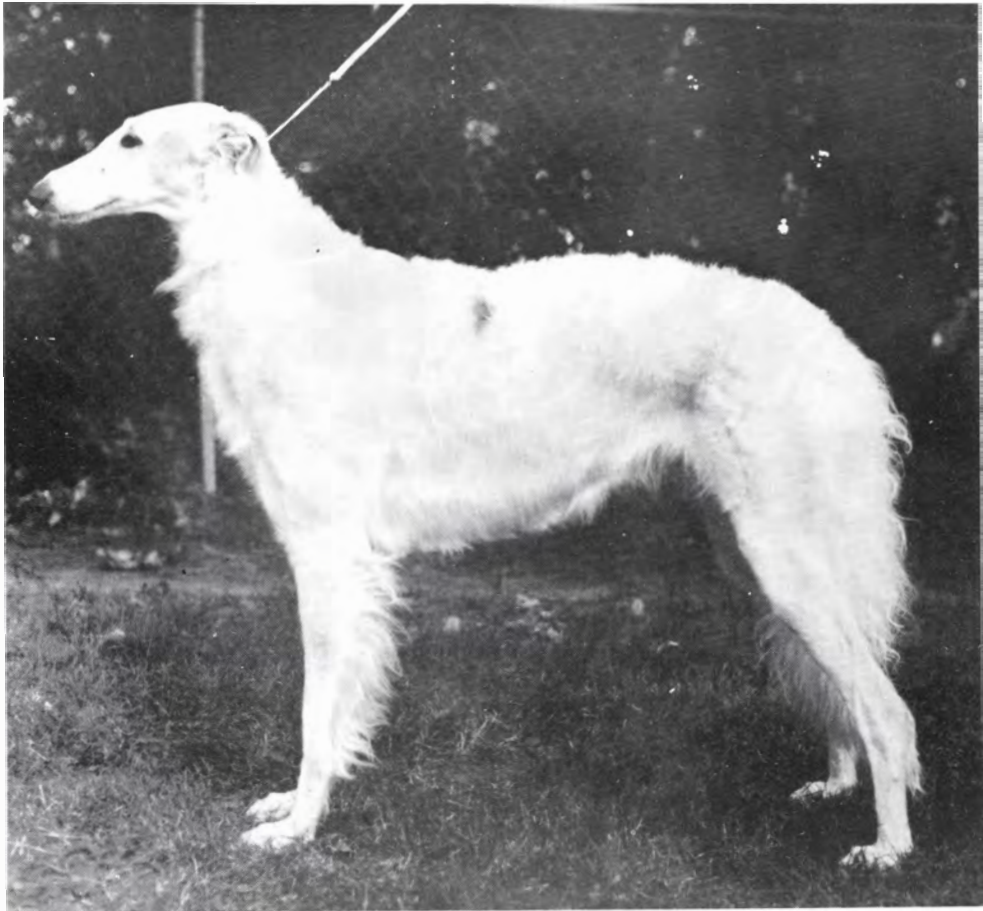

WOLF'S RUN

Moonwynd Larissa of Wolf's Run, F.Ch.

August 13, 1980
Breeder: Patricia L. and
J.T. Ranger
Female - White

Gloria Thelin
4051 East County Line Road
White Bear Lake, MN 55110
(612)426-1798

Pictured at five years of age; Height 28"; Weight 74 pounds; full dentition and pigment,